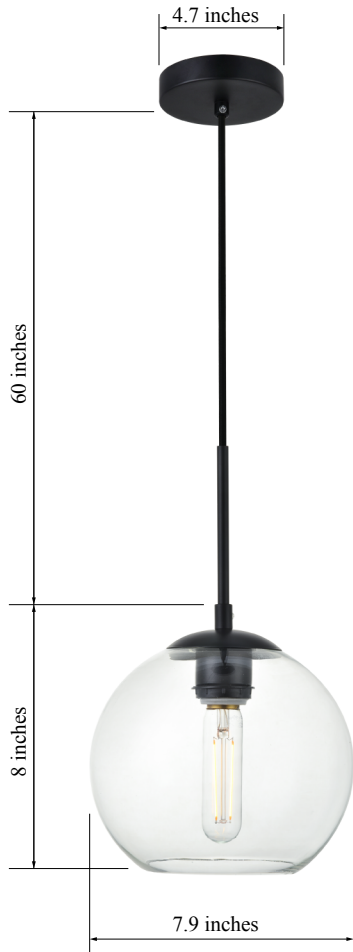

PRODUCT SPECIFICATION SHEET

BAXTER COLLECTION

Baxter 1-Light Pendant lamp Clear Glass

Black
Item No:LD2206BK

Brass
Item No:LD2206BR

Chrome
Item No:LD2206C

Available Finishes

Dimensions

Canopy Size(in)	D4.7"H1"
Chain/Rod Length	60"
Length	N/A
Width	7.9"
Height	8"
Maximum Height	68"

Specifications

Finish	3 Finishes
Material	Iron / Glass
Glass Color	Clear
Type	Pendant lamp
Hanging Device	Cord
Voltage	110-125V
Dimmable	Yes
Warranty	1 Year Limited
Shipment Type	Small Parcel

Bulb / Socket

Socket Type	E26
Number of Lights	1
Wattage/Bulb	40W
Included	No

Installation

Indoor/Outdoor	Indoor
Dry/Wet/Damp	Dry
Weight	1.8 LBS
Wire Length	60"
Safety Rating	ETL Listed